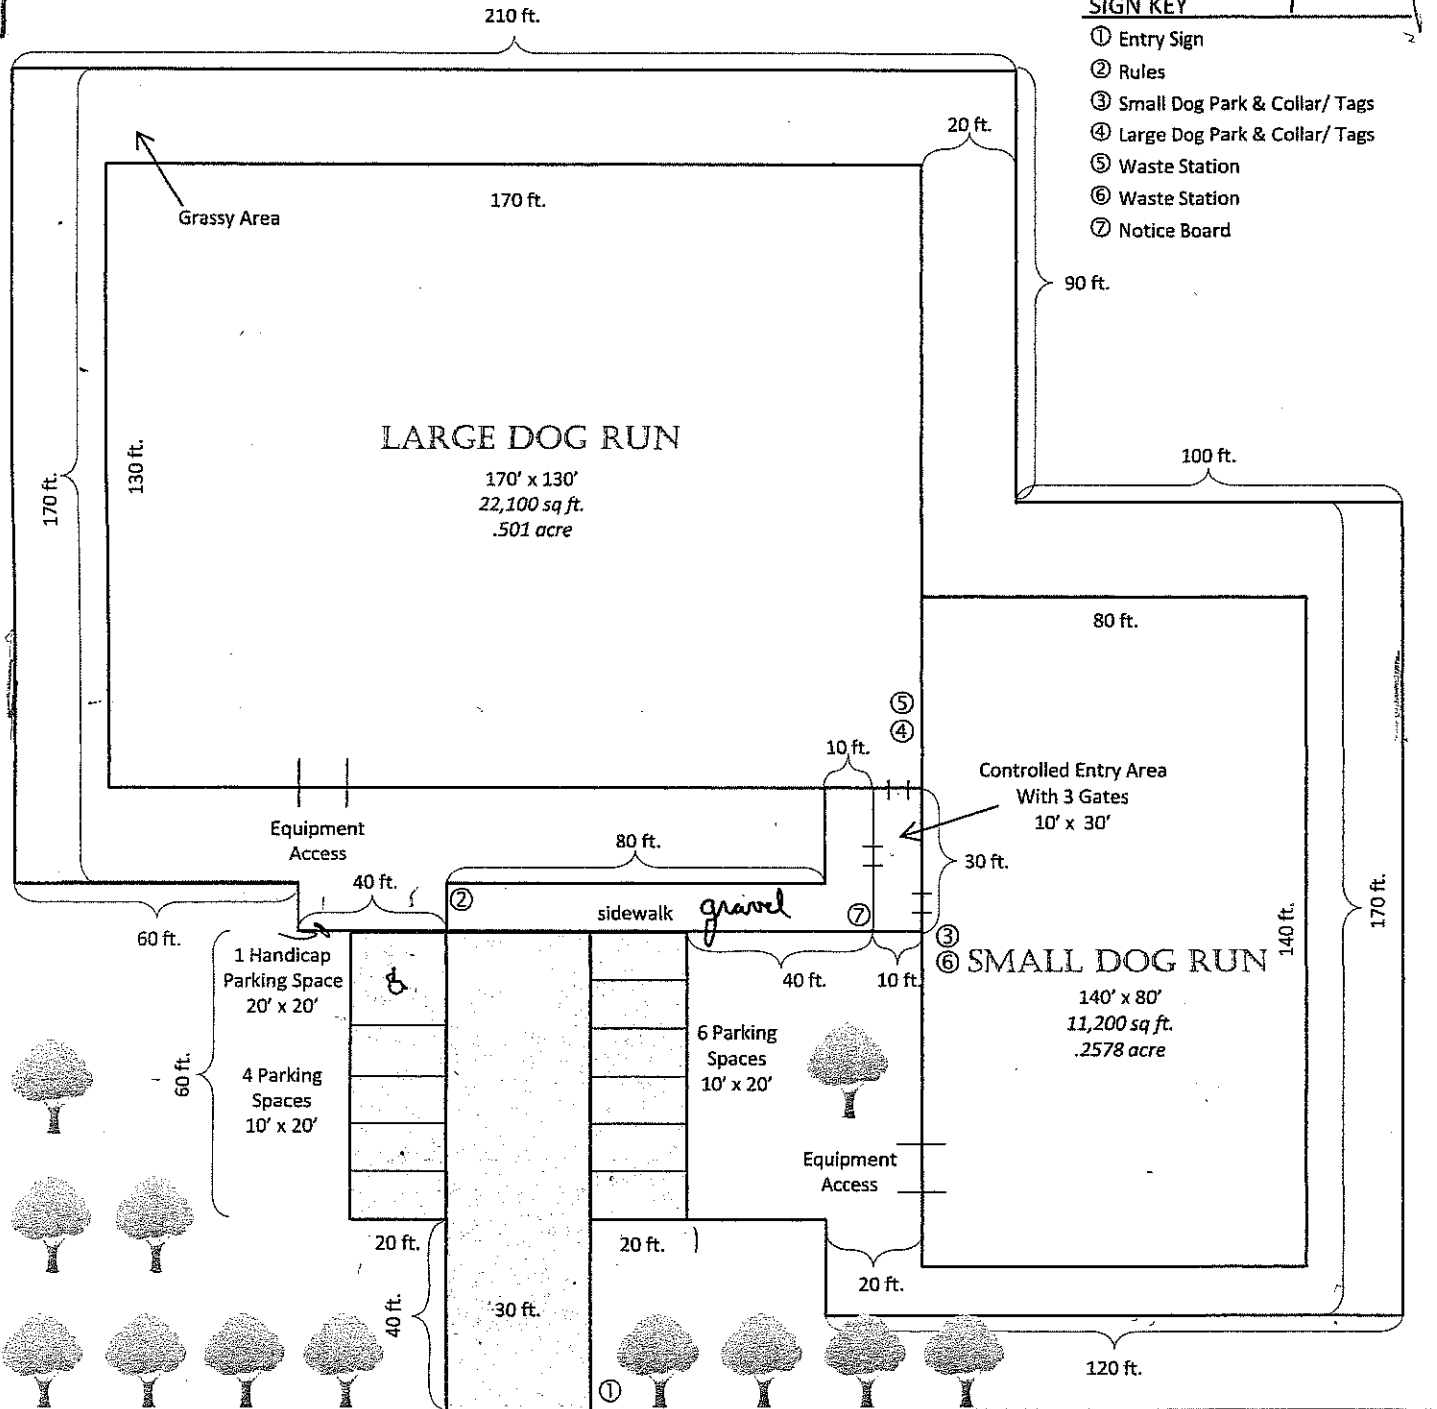

# NORFOLK COMMUNITY DOG PARK (V2)

December 15<sup>th</sup> 2022

SCALE  
0.25" = 10 ft.  
1" = 40 ft.

MSA  
received 2/6/23

## SIGN KEY

- ① Entry Sign
- ② Rules
- ③ Small Dog Park & Collar/ Tags
- ④ Large Dog Park & Collar/ Tags
- ⑤ Waste Station
- ⑥ Waste Station
- ⑦ Notice Board

Westside Road